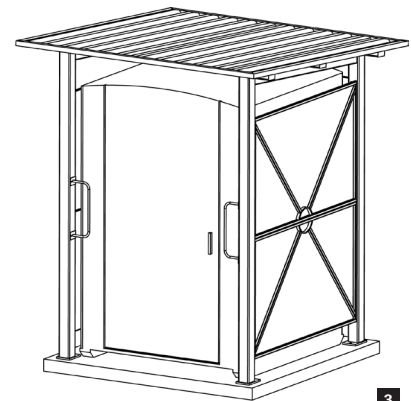

Lower Cost
Reduces Tip Over
Aesthetically Pleasing

Options Available:

Primary Options:

- Frame available in 34 colors
- Roof available in 25 colors
- Size - Single, Double, Handicap

Anchor System:

- Surface mount

1

2

3

- 1 Single Privacy Shelter
 - 2 Double Privacy Shelter
 - 3 Handicap Privacy Shelter
- See reverse for sizes

Privacy Shelters are available with your choice of 24 Poli-5000™ powder coat colors, and 10 textured finished colors.

To request color samples, contact us at info@poligon.com.

Standard Sizes	Single	Double	Handicap
Width - W	6'- 8 5/16"	6'- 8 1/2"	8'- 1/16"
Length - L	6'- 3 11/16"	10'- 6 1/8"	7'- 6 1/8"
Front Column Height	8'- 6 11/16"	8'- 6 11/16"	8'- 8"
Back Column Height	8'- 2"	8'- 2"	8'- 2"