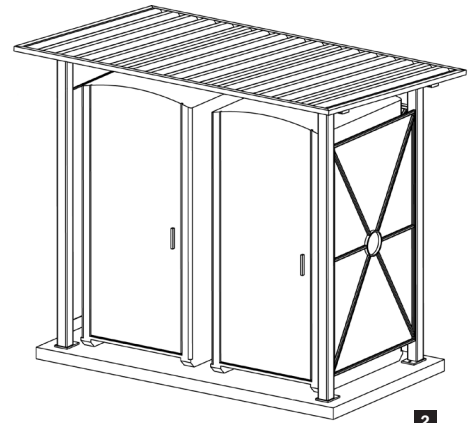

Lower Cost
Reduces Tip Over
Aesthetically Pleasing

Options Available:

Primary Options:

- Frame available in 34 colors
- Roof available in 25 colors
- Size - Single, Double, Handicap

Anchor System:

- Surface mount

1

2

3

- 1 Single Privacy Shelter
 - 2 Double Privacy Shelter
 - 3 Handicap Privacy Shelter
- See reverse for sizes

Privacy Shelters are available with your choice of 24 Poli-5000™ powder coat colors, and 10 textured finished colors.

To request color samples, contact us at info@poligon.com.

Standard Sizes	Single	Double	Handicap
Width - W	6'- 8 5/16"	6'- 8 1/2"	8'- 1/16"
Length - L	6'- 3 11/16"	10'- 6 1/8"	7'- 6 1/8"
Front Column Height	8'- 6 11/16"	8'- 6 11/16"	8'- 8"
Back Column Height	8'- 2"	8'- 2"	8'- 2"