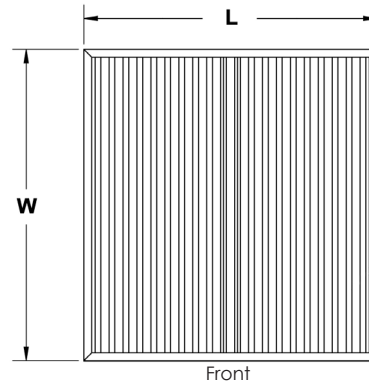

Lower Cost
Reduces Tip Over
Aesthetically Pleasing

Options Available:

Primary Options:

- Frame available in 34 colors
- Roof available in 25 colors
- Size - Single, Double, Handicap

Anchor System:

- Surface mount

1

2

3

- 1 Single Privacy Shelter
 - 2 Double Privacy Shelter
 - 3 Handicap Privacy Shelter
- See reverse for sizes

Privacy Shelters are available with your choice of 24 Poli-5000™ powder coat colors, and 10 textured finished colors.

To request color samples, contact us at info@poligon.com.

Standard Sizes	Single	Double	Handicap
Width - W	6'- 8 5/16"	6'- 8 1/2"	8'- 1/16"
Length - L	6'- 3 11/16"	10'- 6 1/8"	7'- 6 1/8"
Front Column Height	8'- 6 11/16"	8'- 6 11/16"	8'- 8"
Back Column Height	8'- 2"	8'- 2"	8'- 2"