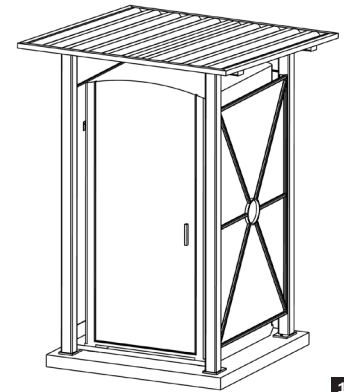

Lower Cost
Reduces Tip Over
Aesthetically Pleasing

Options Available:

Primary Options:

- Frame available in 34 colors
- Roof available in 25 colors
- Size - Single, Double, Handicap

Anchor System:

- Surface mount

1

2

3

- 1 Single Privacy Shelter
 - 2 Double Privacy Shelter
 - 3 Handicap Privacy Shelter
- See reverse for sizes

Privacy Shelters are available with your choice of 24 Poli-5000™ powder coat colors, and 10 textured finished colors.

To request color samples, contact us at info@poligon.com.

Standard Sizes	Single	Double	Handicap
Width - W	6'- 8 5/16"	6'- 8 1/2"	8'- 1/16"
Length - L	6'- 3 11/16"	10'- 6 1/8"	7'- 6 1/8"
Front Column Height	8'- 6 11/16"	8'- 6 11/16"	8'- 8"
Back Column Height	8'- 2"	8'- 2"	8'- 2"