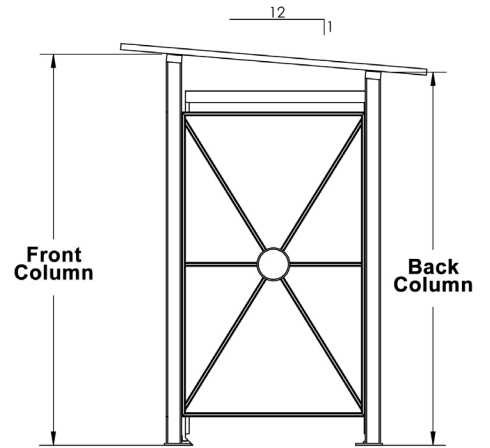

Lower Cost
Reduces Tip Over
Aesthetically Pleasing

Options Available:

Primary Options:

- Frame available in 34 colors
- Roof available in 25 colors
- Size - Single, Double, Handicap

Anchor System:

- Surface mount

1

2

3

- 1 Single Privacy Shelter
 - 2 Double Privacy Shelter
 - 3 Handicap Privacy Shelter
- See reverse for sizes

Privacy Shelters are available with your choice of 24 Poli-5000™ powder coat colors, and 10 textured finished colors.

To request color samples, contact us at info@poligon.com.

Standard Sizes	Single	Double	Handicap
Width - W	6'- 8 5/16"	6'- 8 1/2"	8'- 1/16"
Length - L	6'- 3 11/16"	10'- 6 1/8"	7'- 6 1/8"
Front Column Height	8'- 6 11/16"	8'- 6 11/16"	8'- 8"
Back Column Height	8'- 2"	8'- 2"	8'- 2"