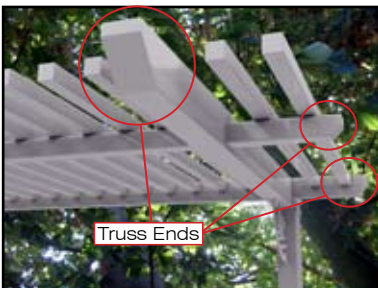

Truss End Options:

All Millennium Trellis' are available with your choice of 28 Poli-5000™ powder coat colors.
To request color samples, contact us at info@poligon.com.