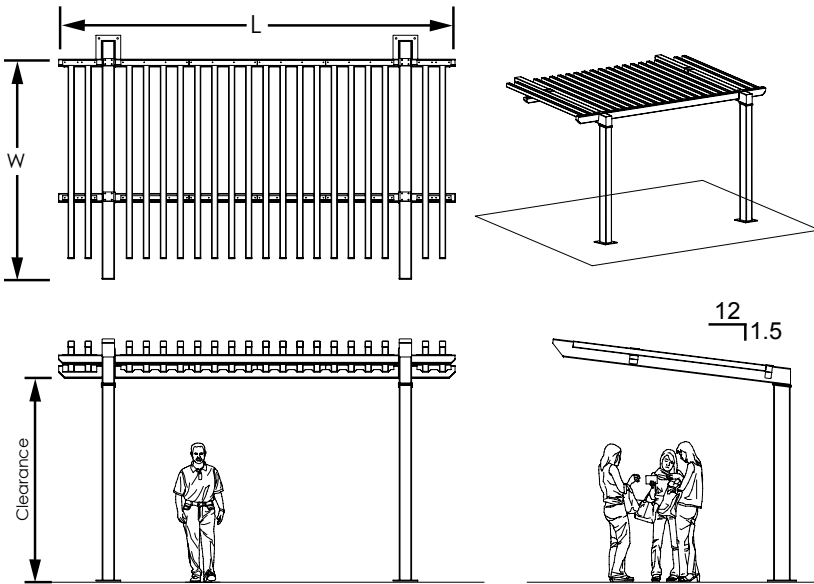

- 1** 9' x 40' with plant-climbing panels
 - 2** 9' x 16' with integrated Polygon Chicago Bench
 - 3** 9' x 40' side profile with plant-climbing panels
 - 4** Flag ornamentation detail
- See reverse for sizes and line drawings.

Options Available:

Primary Options:

- Available in 12' lengths with unlimited bays
- 3 Truss End styles to choose from (see back)
- Electrical cut-outs
- Clearance height
- Integrated benches
- Flag or Corbel ornamentation
- Plant-climbing panels

Customizations Available:

- Windscreens
- Custom columns

Anchor System:

- Base plate above or below grade
- Buried column

The Millennium Trellis is available in height increments of 6".
Contact your local sales representative to learn more.

Standard MIL [Millennium Trellis]

Standard Sizes	9' x 16'	9' x 28'	9' x 40'
Width - W	9'	9'	9'
Length - L	16'	28'	40'
Shaded Area (Sq.Ft.) (50% trellis shade coverage)	144	252	360
Clearance Height	7'-6"	7'-6"	7'-6"
# of Columns	2	3	4
Center of Columns	12'	12'	12'