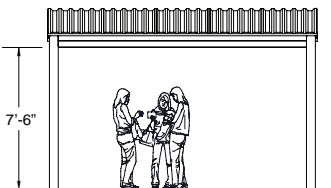

14' x 58' CWA

10' x 24' CWA (2 bays)

10' x 12' CWA w/ integrated bench

Options Available:

Primary Options:

- Available in 12' and 18' lengths, unlimited bays
- Clearance height
- Integrated benches
- Rake Trim
- Custom columns
- Electrical cut-outs

Roof Type:

- Mega-Rib metal roof

Anchor System:

- Base plate above or below grade
- Buried column

14' x 58' CWA

Standard CWA [Covered WalkwayArched]

Standard Sizes	8'x12'	10'x12'	8'x18'	10'x18'	8'x24'	10'x24'
Width - W	8'	10'	8'	10'	8'	10'
Length - L	12'	12'	18'	18'	24'	24'
Shaded Area (Sq.Ft.)	96	120	144	180	192	240
# of Columns	2	2	2	2	3	3
Center of Columns	136"	136"	208"	208"	280"	280"