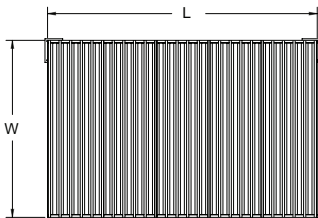

14' x 58' CWA

10' x 24' CWA (2 bays)

10' x 12' CWA w/ integrated bench

Options Available:

Primary Options:

- Available in 12' and 18' lengths, unlimited bays
- Clearance height
- Integrated benches
- Rake Trim
- Custom columns
- Electrical cut-outs

Roof Type:

- Mega-Rib metal roof

Anchor System:

- Base plate above or below grade
- Buried column

14' x 58' CWA

Standard CWA [Covered WalkwayArched]

Standard Sizes	8'x12'	10'x12'	8'x18'	10'x18'	8'x24'	10'x24'
Width - W	8'	10'	8'	10'	8'	10'
Length - L	12'	12'	18'	18'	24'	24'
Shaded Area (Sq.Ft.)	96	120	144	180	192	240
# of Columns	2	2	2	2	3	3
Center of Columns	136"	136"	208"	208"	280"	280"