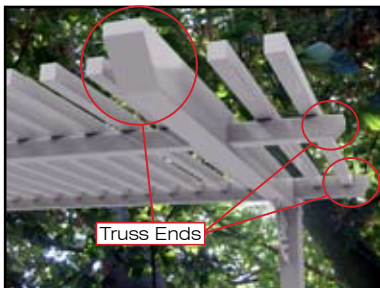

Truss End Options:

All Millennium Trellis' are available with your choice of 28 Poli-5000™ powder coat colors.
To request color samples, contact us at info@poligon.com.