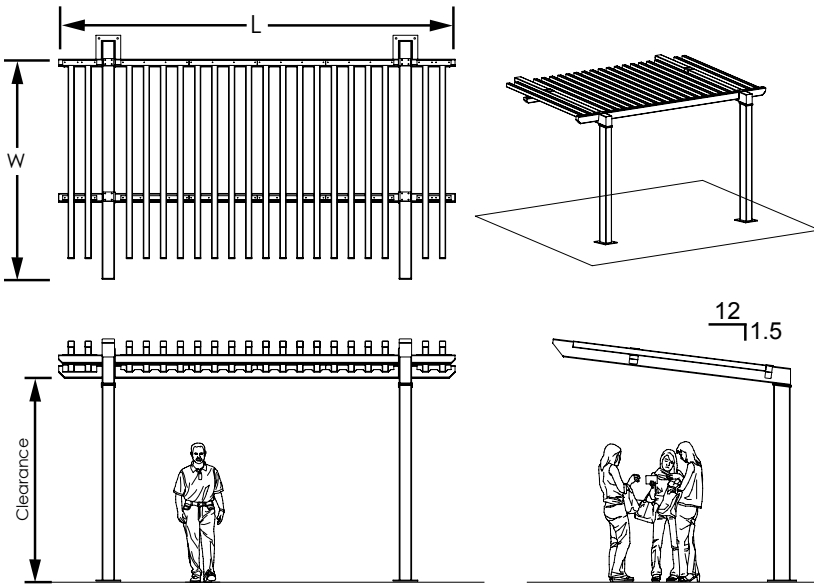

1

2

3

4

- 1 9' x 40' with plant-climbing panels
- 2 9' x 16' with integrated Poligon Chicago Bench
- 3 9' x 40' side profile with plant-climbing panels
- 4 Flag ornamentation detail

See reverse for sizes and line drawings.

Options Available:

Primary Options:

- Available in 12' lengths with unlimited bays
- 3 Truss End styles to choose from (see back)
- Electrical cut-outs
- Clearance height
- Integrated benches
- Flag or Corbel ornamentation
- Plant-climbing panels

Customizations Available:

- Windscreens
- Custom columns

Anchor System:

- Base plate above or below grade
- Buried column

The Millennium Trellis is available in height increments of 6".
Contact your local sales representative to learn more.

Standard MIL [Millennium Trellis]

Standard Sizes	9' x 16'	9' x 28'	9' x 40'
Width - W	9'	9'	9'
Length - L	16'	28'	40'
Shaded Area (Sq.Ft.) (50% trellis shade coverage)	144	252	360
Clearance Height	7'-6"	7'-6"	7'-6"
# of Columns	2	3	4
Center of Columns	12'	12'	12'